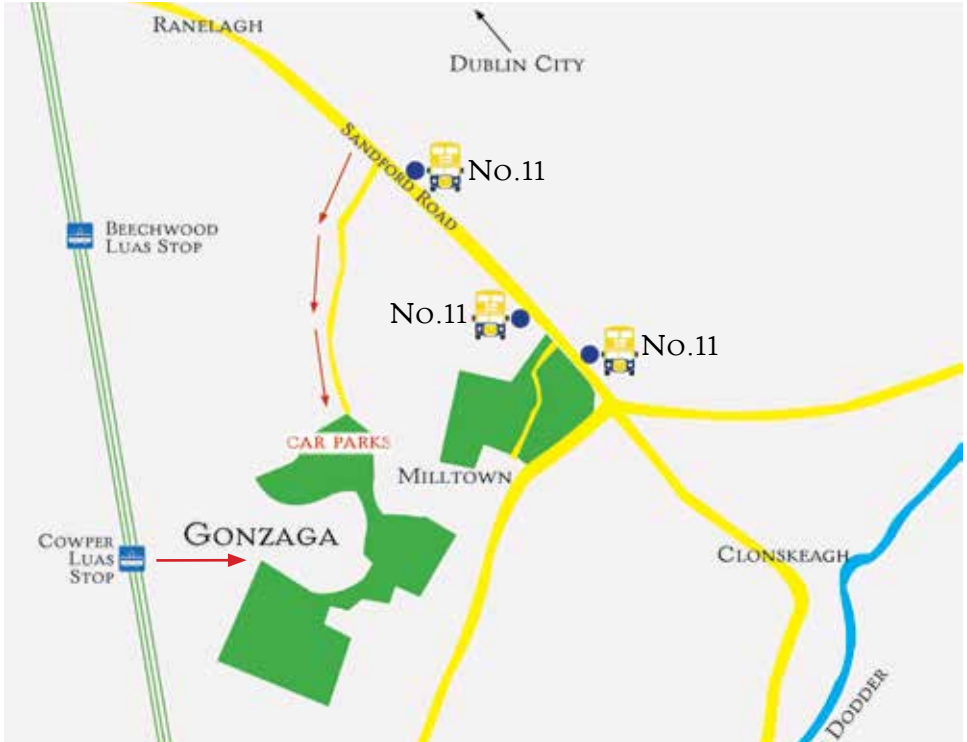

Messenger day of joy

GONZAGA COLLEGE SJ, SANDFORD ROAD
RANELAGH , DUBLIN 6, D06 A2P4

RAIL & LUAS

PARKING

15 MINS FROM M50 MOTORWAY. FREE PARKING AVAILABLE ON SITE